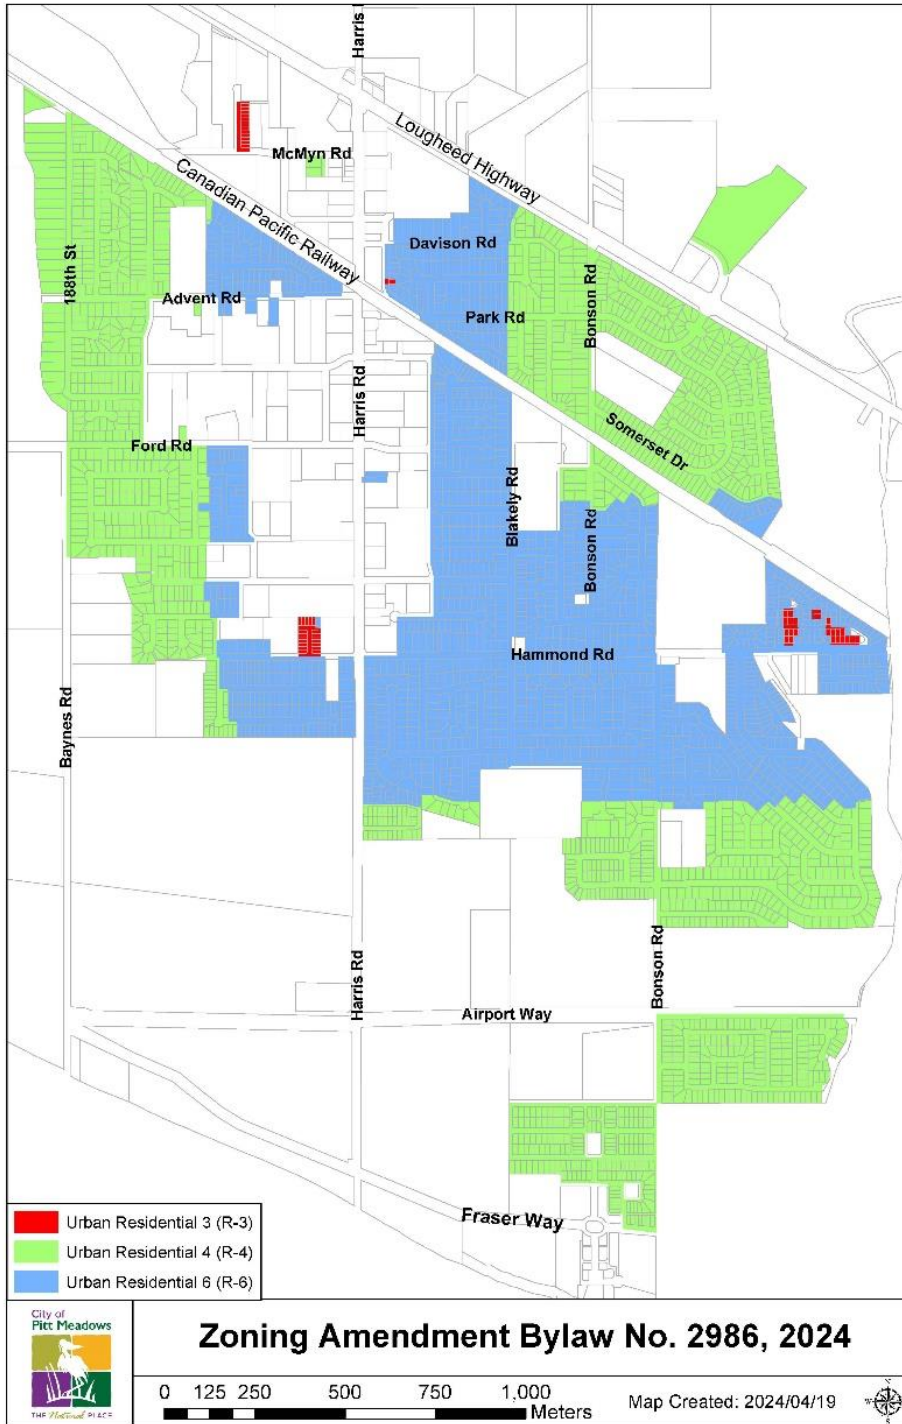

Residential Zoning in Pitt Meadows Urban Area as a Result of Provincial Legislation

Three new zones:

-  Urban Residential 3 (R-3): up to 3 units
-  Urban Residential 4 (R-4): up to 4 units
-  Urban Residential 6 (R-6): up to 6 units